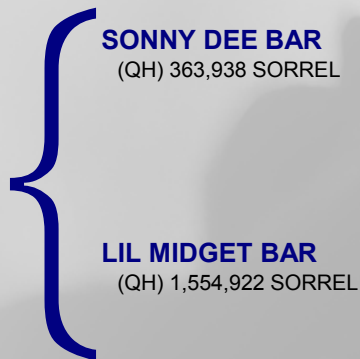

## Four Generation Pedigree

### FAR FROM DIRTY

GELDING (4-14-2006) - 846,285  
2005-SORREL -OVERO  
Friday, April 15, 2005

Owner: MCDONALD, DWIGHT A  
NEW PROVIDENCE, IA

Breeder: MCDONALD, DWIGHT A  
NEW PROVIDENCE, IA

Sire

#### DIRTY SONNY

127,685  
1986-SORREL -OVERO  
H-50.0 P-64.0