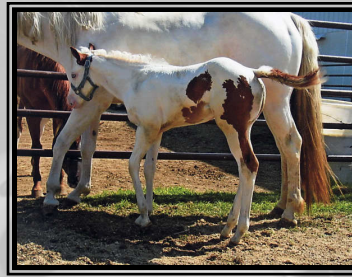

Friday, August 13, 2010

Four Generation Pedigree

SONNYS INSTINCT

STALLION - 00985032

2010 - 2010 - SORREL - TOVERO - TOVERO

Owner: REISINGER, GREGG
ELDORA, IA

Breeder: FORKE, JOHN J
CARROLL, IA

Sire