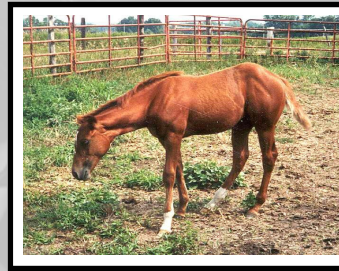

Wednesday, July 15, 2009

Four Generation Pedigree

ROCKYS JEANNE GAL

MARE - 631,543
2001-SORREL -SOLID
Tuesday, April 24, 2001

Owner: REISINGER, GREGG
ELDORA, IA

Breeder: REISINGER, GREGG
ELDORA, IA

Sire

DIRTY ROCKI