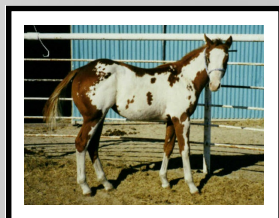

OFFICIAL RECORDS OF THE AMERICAN PAINT HORSE ASSOCIATION

Dam

ROCKS DIXIE BELL

527,957
1999-SORREL -OVERO

WATCH ME ROCK
330,981 1996-SORREL -OVERO

DIXIE BELL AHEAD
(QH) 3,187,106 SORREL

DIRTY ROCKI
164,793 1989-SORREL -OVERO
H-67.0 P-121.0

SPANISH STONE
(QH) 1,525,576 SORREL

FAR AHEAD
(QH) 1,406,817 SORREL

REEDS BELL STAR
(QH) 1,728,772 BROWN