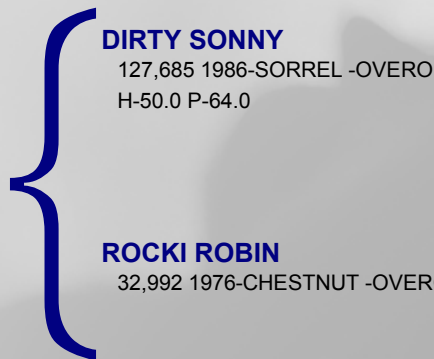

### Four Generation Pedigree

#### EXCLUSIVELY BY ROCKI

MARE - 386,737  
1997-SORREL -SOLID  
Friday, May 16, 1997

Owner: MCDONALD, DWIGHT A  
NEW PROVIDENCE, IA

Breeder: REISINGER, GREGG  
ELDORA, IA

Sire

#### DIRTY ROCKI

164,793  
1989-SORREL -OVERO  
H-67.0 P-121.0