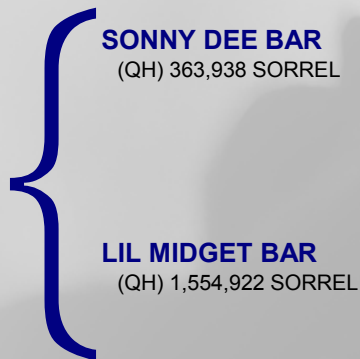

### Four Generation Pedigree

#### DIRTY JOYCE

MARE - 311,626  
1995-SORREL -SOLID  
Friday, April 07, 1995

Owner: REISINGER, GREGG  
ELDORA, IA

Breeder: REISINGER, GREGG  
ELDORA, IA

Sire

#### DIRTY SONNY

127,685  
1986-SORREL -OVERO  
H-50.0 P-64.0