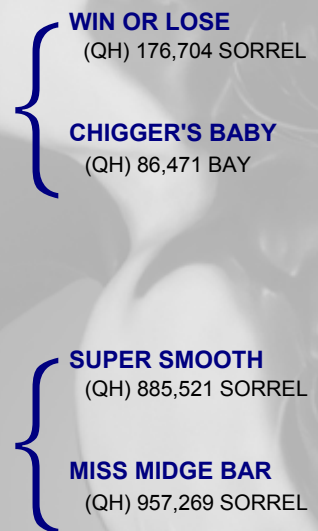

### Four Generation Pedigree

#### DIRTY JOYCE

MARE - 311,626  
1995-SORREL -SOLID  
Friday, April 07, 1995

Owner: REISINGER, GREGG  
ELDORA, IA

Breeder: REISINGER, GREGG  
ELDORA, IA

Sire

#### DIRTY SONNY

127,685  
1986-SORREL -OVERO  
H-50.0 P-64.0