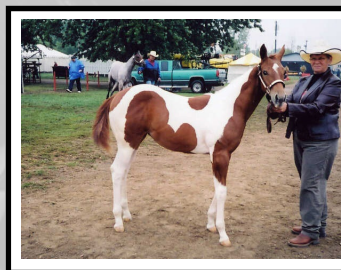

Thursday, July 16, 2009

Four Generation Pedigree

A PIECE OF TARDEE

MARE - 879,263
2006-SORREL -TOBIANO
Thursday, April 27, 2006

Owner: MAURER, REBECCA J
SPIRIT LAKE, IA

Breeder: BARKER, ROBERT A
EMMETSBURG, IA