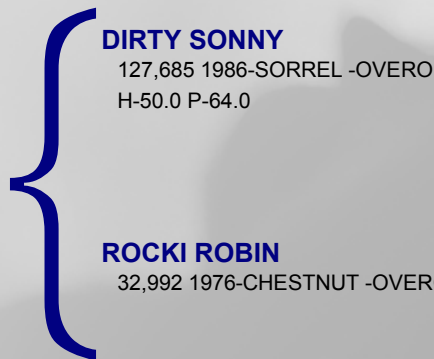

## A MAGICAL ZIPPER

MARE - 629,898  
2001-BAY -SOLID  
Tuesday, May 08, 2001

Owner: REISINGER, GREGG  
ELDORA, IA

Breeder: REISINGER, GREGG  
ELDORA, IA

Sire

### DIRTY ROCKI

164,793  
1989-SORREL -OVERO  
H-67.0 P-121.0

**SONNY DEE BAR**  
(QH) 363,938 SORREL

**LIL MIDGET BAR**  
(QH) 1,554,922 SORREL

**ROBIN'S LAST**  
18,888 1971-SORREL -OVERO  
H-20.0 P-2.0